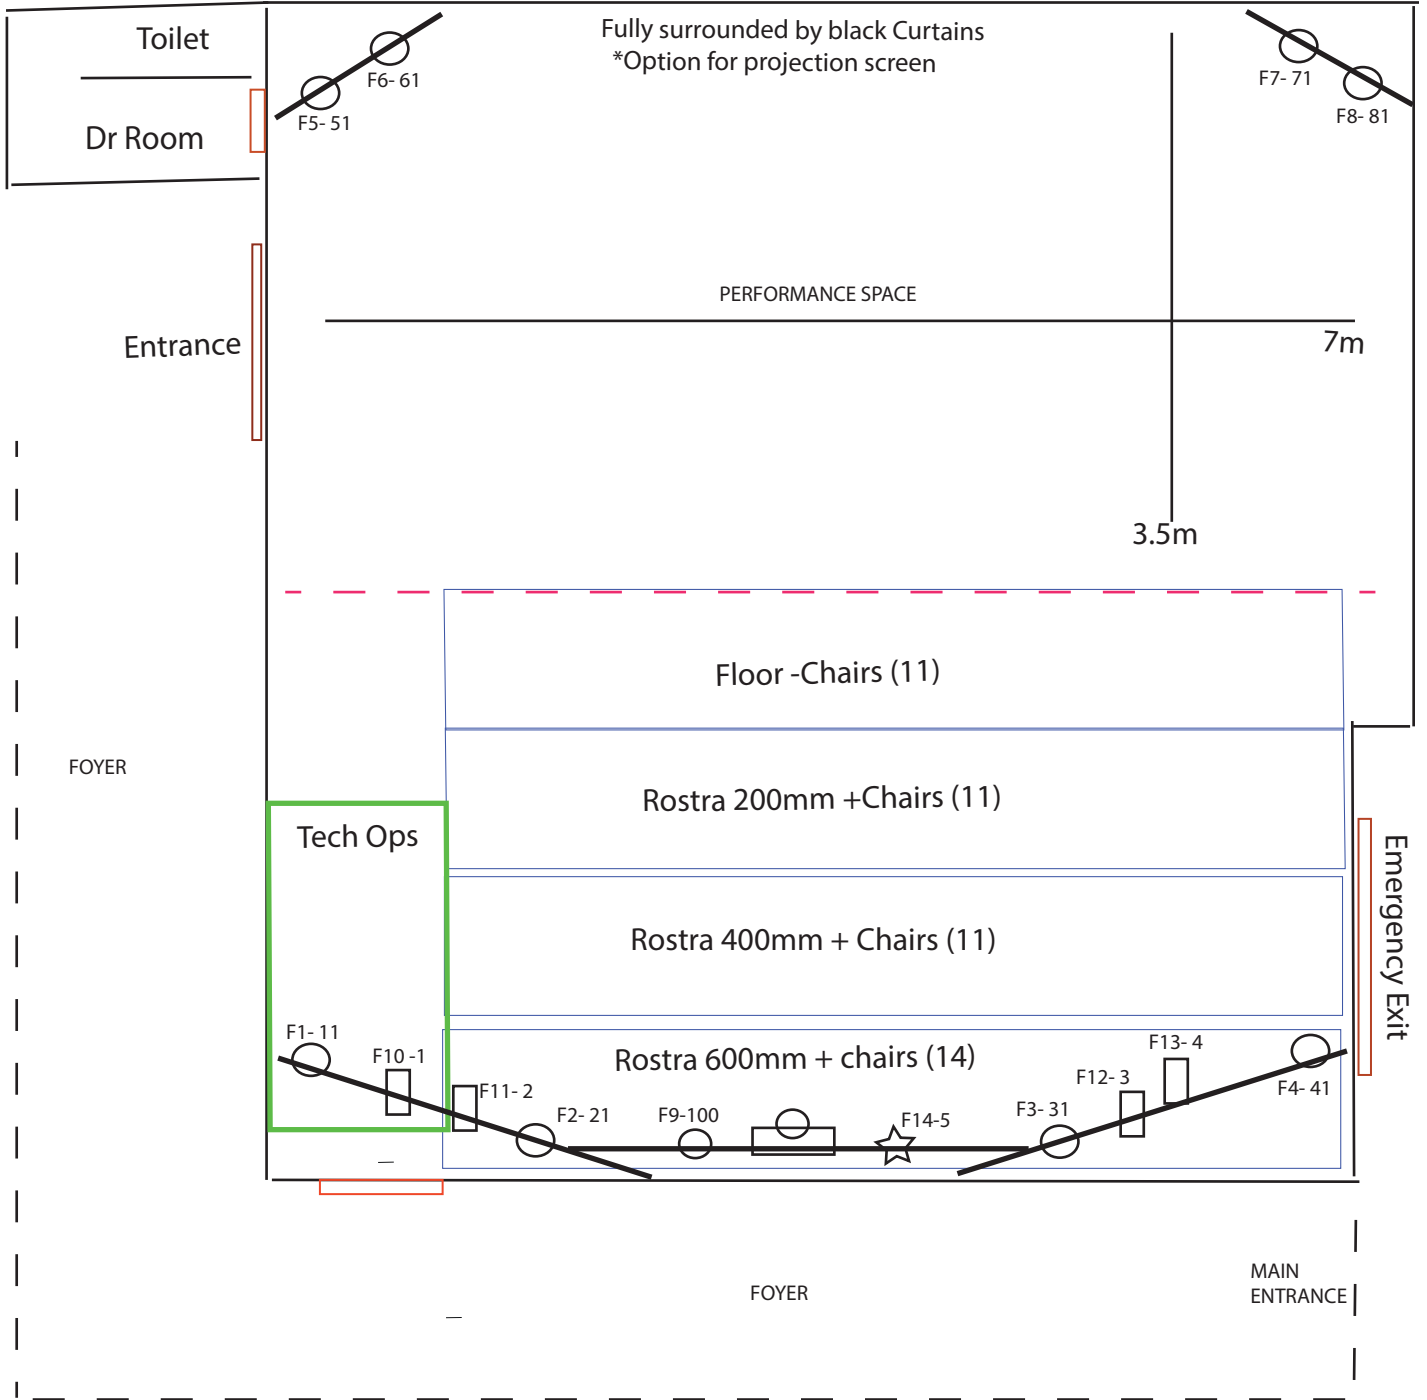

GOODWOOD THEATRE AND STUDIOS
STUDIO 1 LAYOUT - FRINGE 2025

NB - very close to scale

Operating System - PCStage

F _ Fixture No

F - __ Dmx address

○ LED Par with full color mix - RGBWAU

□ 500w Fresnel

□○ Projector

☆ LED House Light