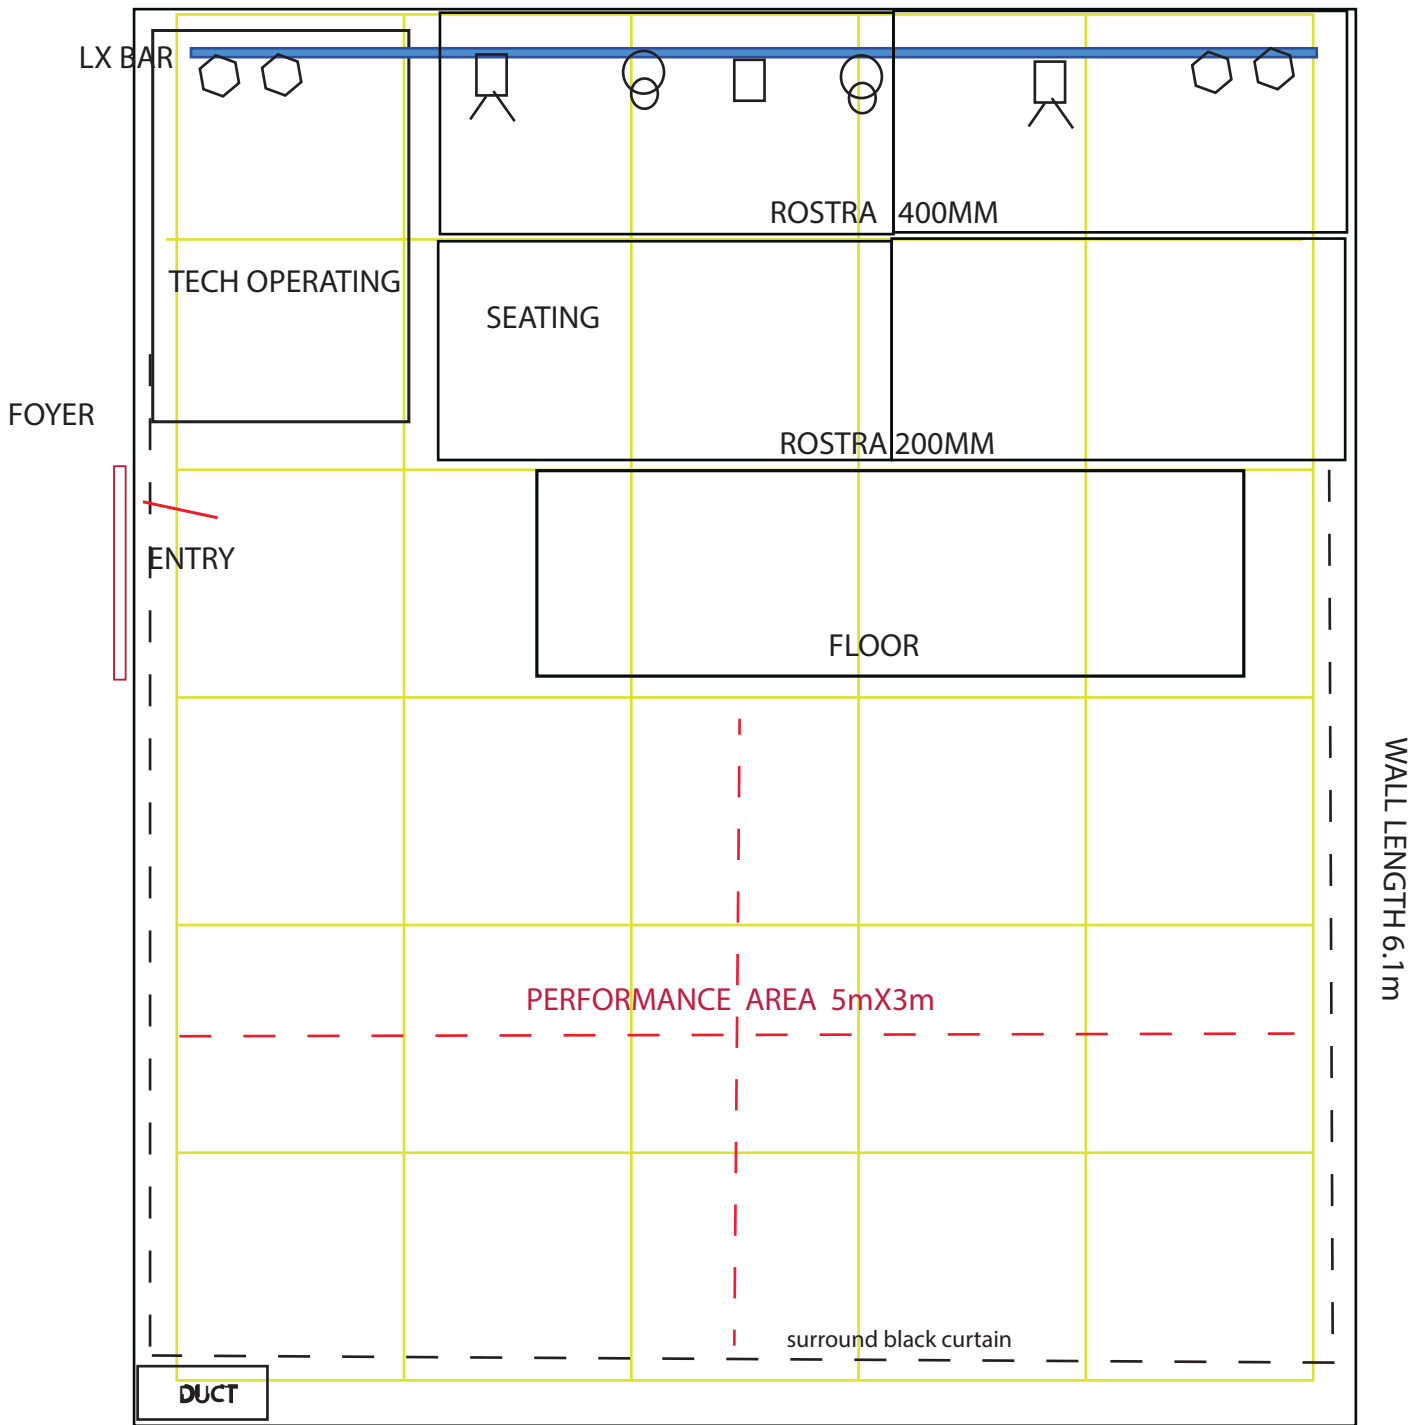

GOODWOOD THEATRE AND STUDIOS
 LITTLE REID STUDIO 2 LAYOUT - FRINGE 2025

WALL WIDTH 5.4m

LX Operating System - PCStage

LED Par

P23 profile

HOUSE

MOVING HEAD SPOT